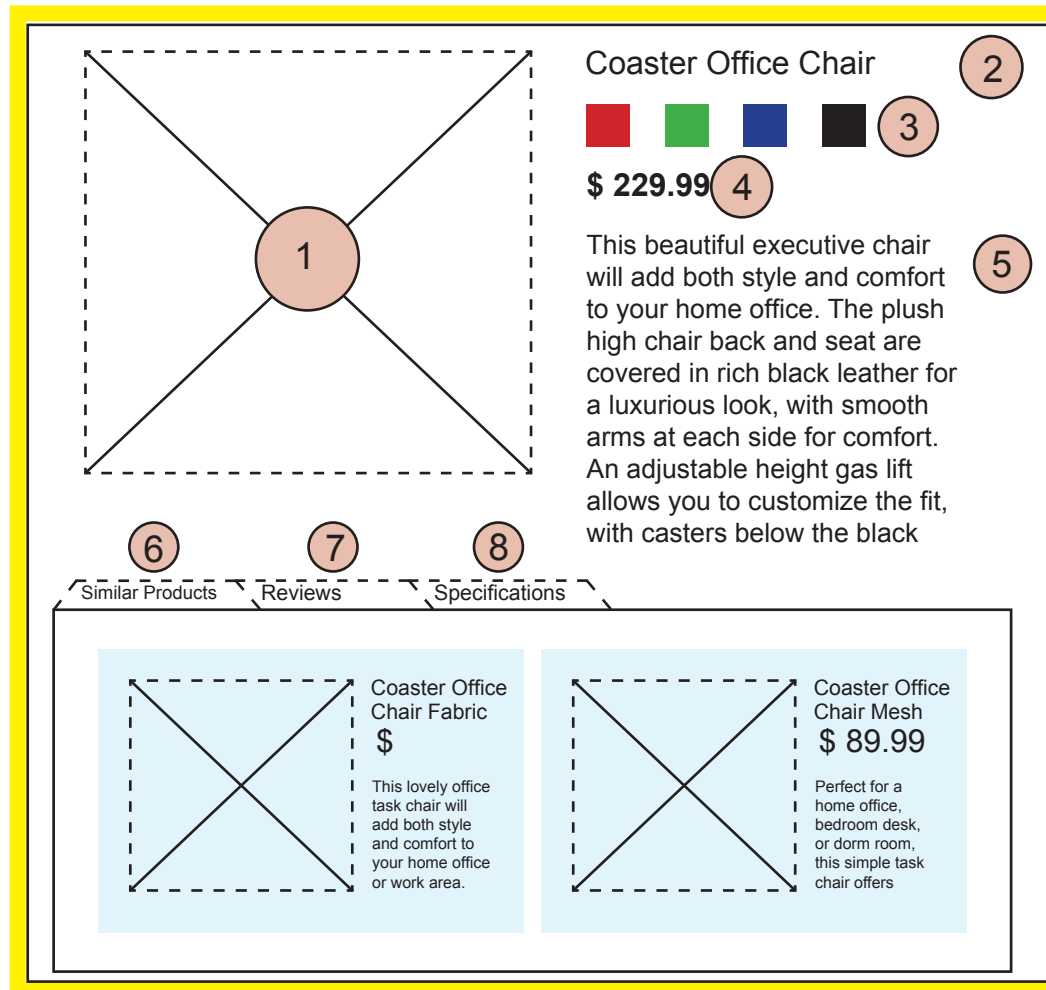

Individual Product Field Detail:

Individual Product Module	
1	This is an image container which will hold one picture of the specific product. Container should be configured to display image as large as possible within its borders WITHOUT changing the image's aspect ratio. If image aspect ratio does not match that of container, center image within rectangular container.
2	This is an image container which will hold one picture of the specific product. Container should be configured to display image as large as possible within its borders WITHOUT changing the image's aspect ratio. If image aspect ratio does not match that of container, center image within rectangular container.
3	This area contains small product color swatches (if applicable). This field is omitted if not needed, allowing more height for product name, price, and description.
4	This area contains product price, no less than three digits and no more than seven digits. One line of consistent height should always be reserved for this field.
5	This area contains the text of the product description, generally several sentences long. Text is left-justified, and wraps as needed within the rectangular container. In cases where text exceeds length of container, container size remains consistent and a vertical scroll bar appears. Font size is consistent regardless of amount of text.
6	The Similar products displays two "similar" products, chosen dynamically based upon which product the user is currently viewing. If more than two "similar products are offered, a horizontal scroll bar appears at the bottom of this field.
7	The Reviews tab opens a separate browser tab with a full-page viewing area for reviews of the product. This is to allow a greater amount of space for reviews, which could be numerous/lengthy.
8	The specifications tab opens a product spec sheet within this page (specifically, within the "file folder" field). If product spec sheet exceeds height of file folder field, a vertical scroll bar is provided within this field.