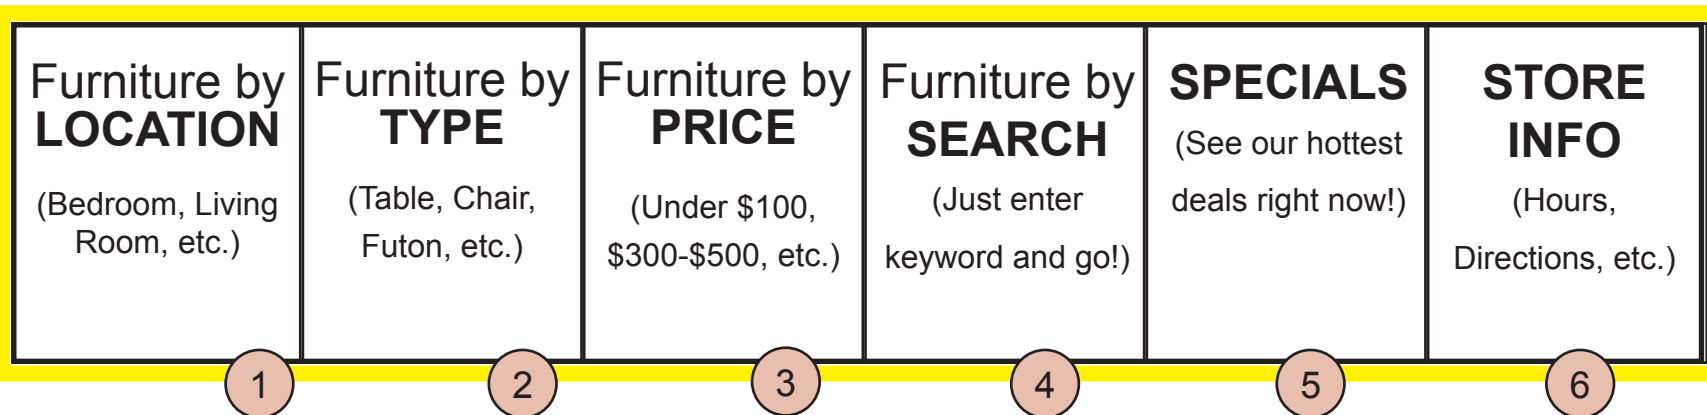

AffordablePortables.net - Individual Product Page with Description

Navigation Module

(all pages)

Navigation Bar Detail:

Navigation Module	
General note	Top navigation menu is global, visible on every page of the site, including individual product pages
General note	On home page, each button includes subtext of examples of category content
1-6	Navigation menu consists of six equally-sized buttons which are clickable anywhere within their rectangular borders (i.e. users do not have to click on the actual words)
1-6	Each button will have separate "On hover" and "On click" states. On Hover will activate change of shade; On Click will activate change in button's edge beveling (making it appear depressed)
1-6	Each of the six buttons takes the user to a new page where furniture categories appear according to the criterion of the button selected (Furniture by Location takes user to a page on which he she is offered choices like "Living Room," "Bedroom," etc.)